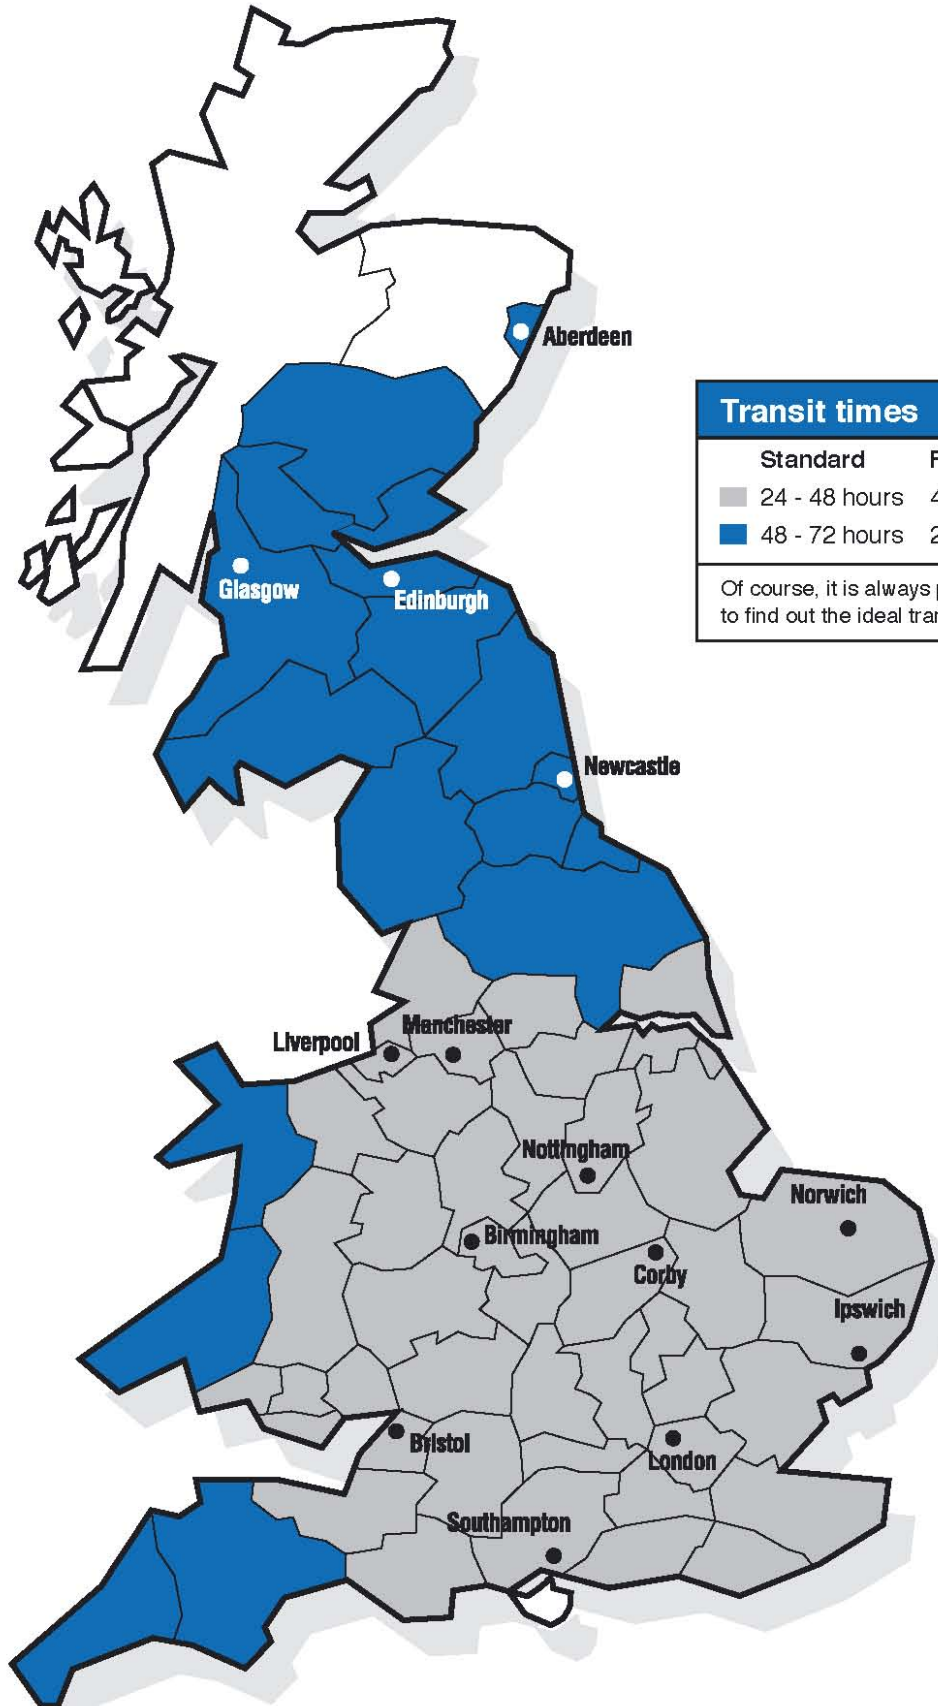

# Transit times to the UK

Transit times	
Standard	From warehouse in Corby
24 - 48 hours	4 - 24 hours
48 - 72 hours	24 - 72 hours

Of course, it is always possible to contact us directly to find out the ideal transit times for your situation.